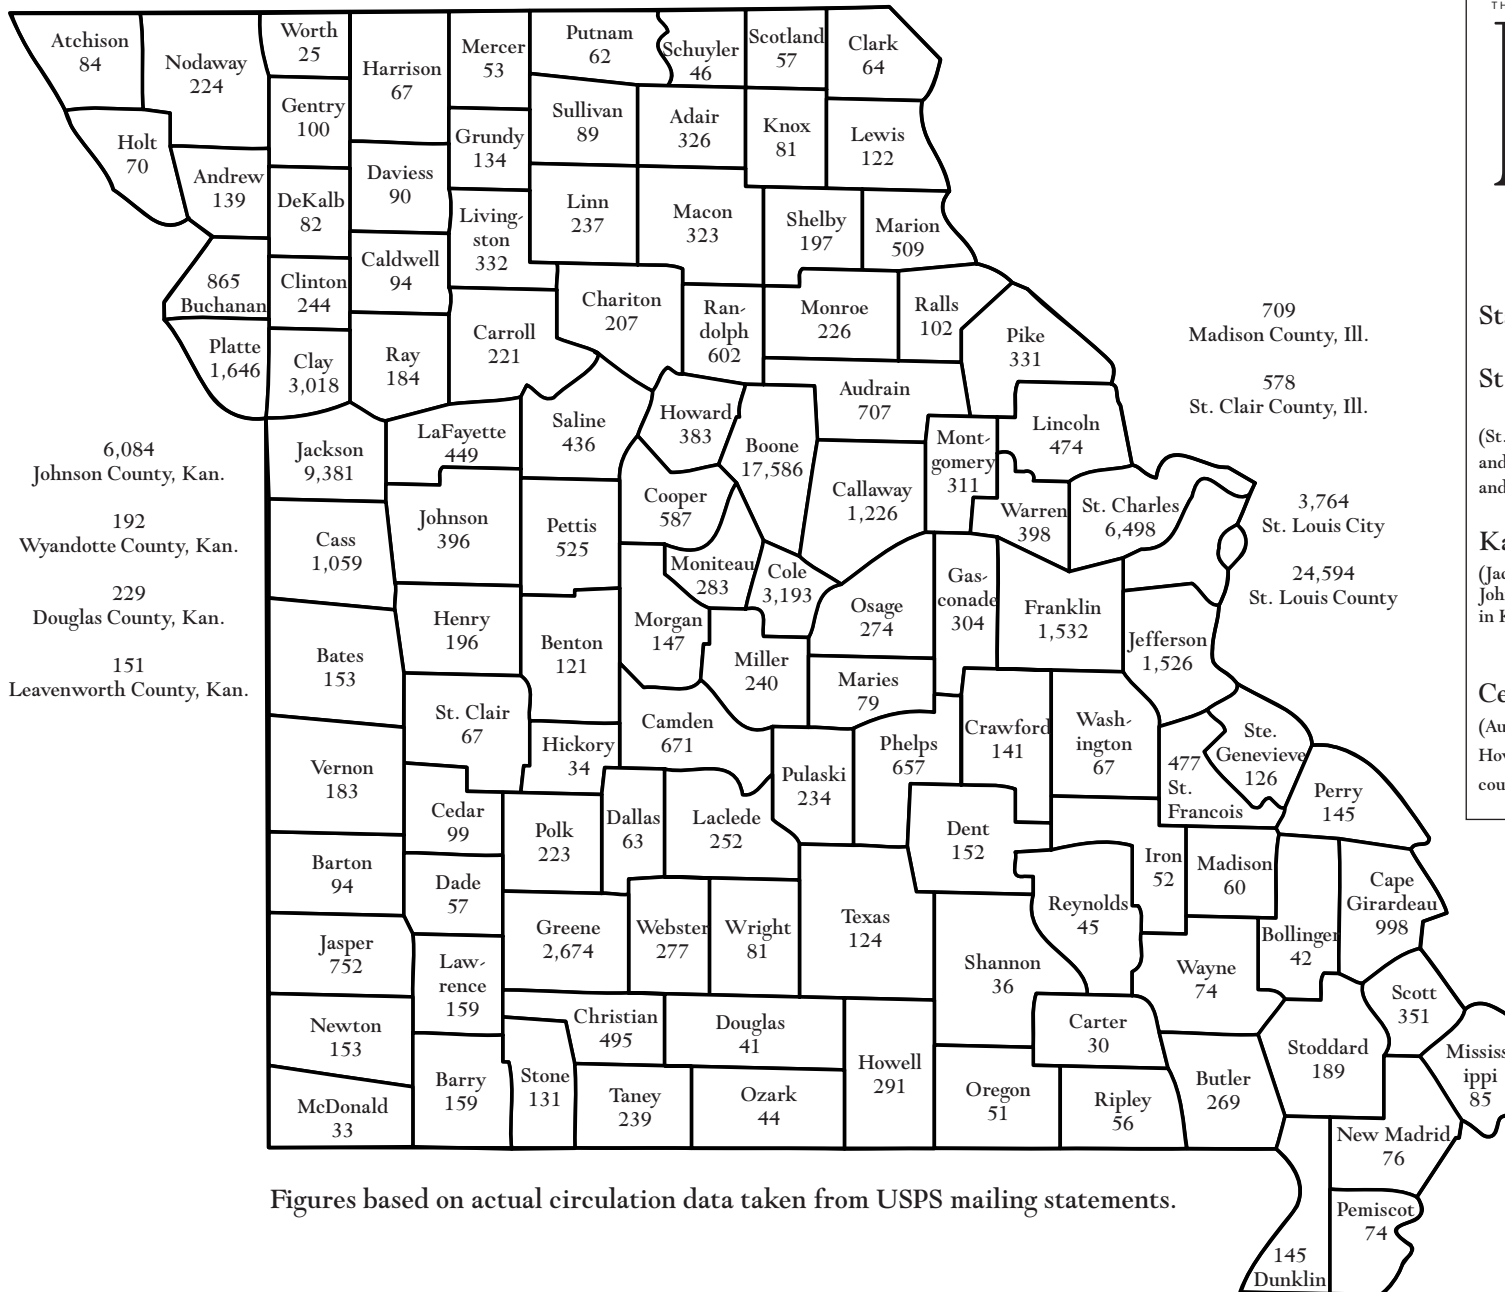

MIZZOU

WHERE WE ARE IN MISSOURI

Statewide total 100,007

St. Louis area 35,669

(St. Louis City; St. Louis County; St. Charles and Jefferson counties in Missouri; Madison and St. Clair counties in Illinois)

Kansas City area 20,701

(Jackson, Clay and Platte counties in Missouri; Johnson, Wyandotte, Douglas and Leavenworth counties in Kansas)

Central Missouri area . . . 24,793

(Audrain, Boone, Callaway, Cole, Cooper, Howard, Moniteau, Monroe and Randolph counties.)

Figures based on actual circulation data taken from USPS mailing statements.